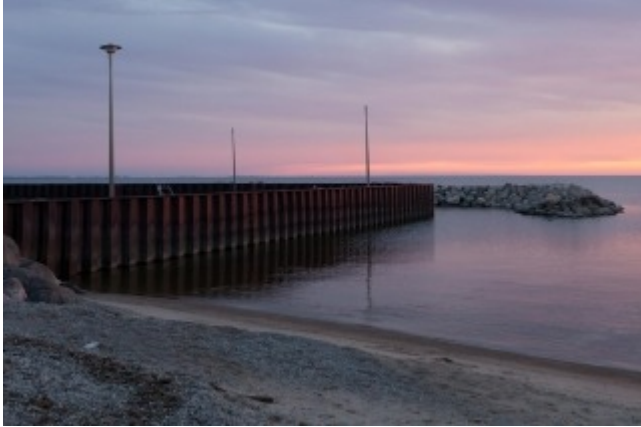

LAKE
WINNIPEG
FOUNDATION

Inland Sea: photographic works by William Pura

Since 2005, [William Pura](#) has taken thousands of photographs of Lake Winnipeg and the surrounding area. The photographs curated for [Inland Sea](#), Pura's latest photographic exhibition, touch on a wide range of issues regarding the lake and its relationship to the human presence in Manitoba.

Inland Sea opens Aug. 7 at [Gurevich Fine Art](#) (located at 62 Albert St., in Winnipeg) and will remain on display at the gallery until Aug. 27. A portion of the proceeds of all sales from this striking exhibit will be donated to LWF!

In connection with this exhibit, LWF and Gurevich Fine Art will be co-hosting a sure-to-be-interesting panel discussion on Wednesday, Aug. 19, called Lake Winnipeg's Legacy: Framing the Issue. Learn more about this event [here](#).